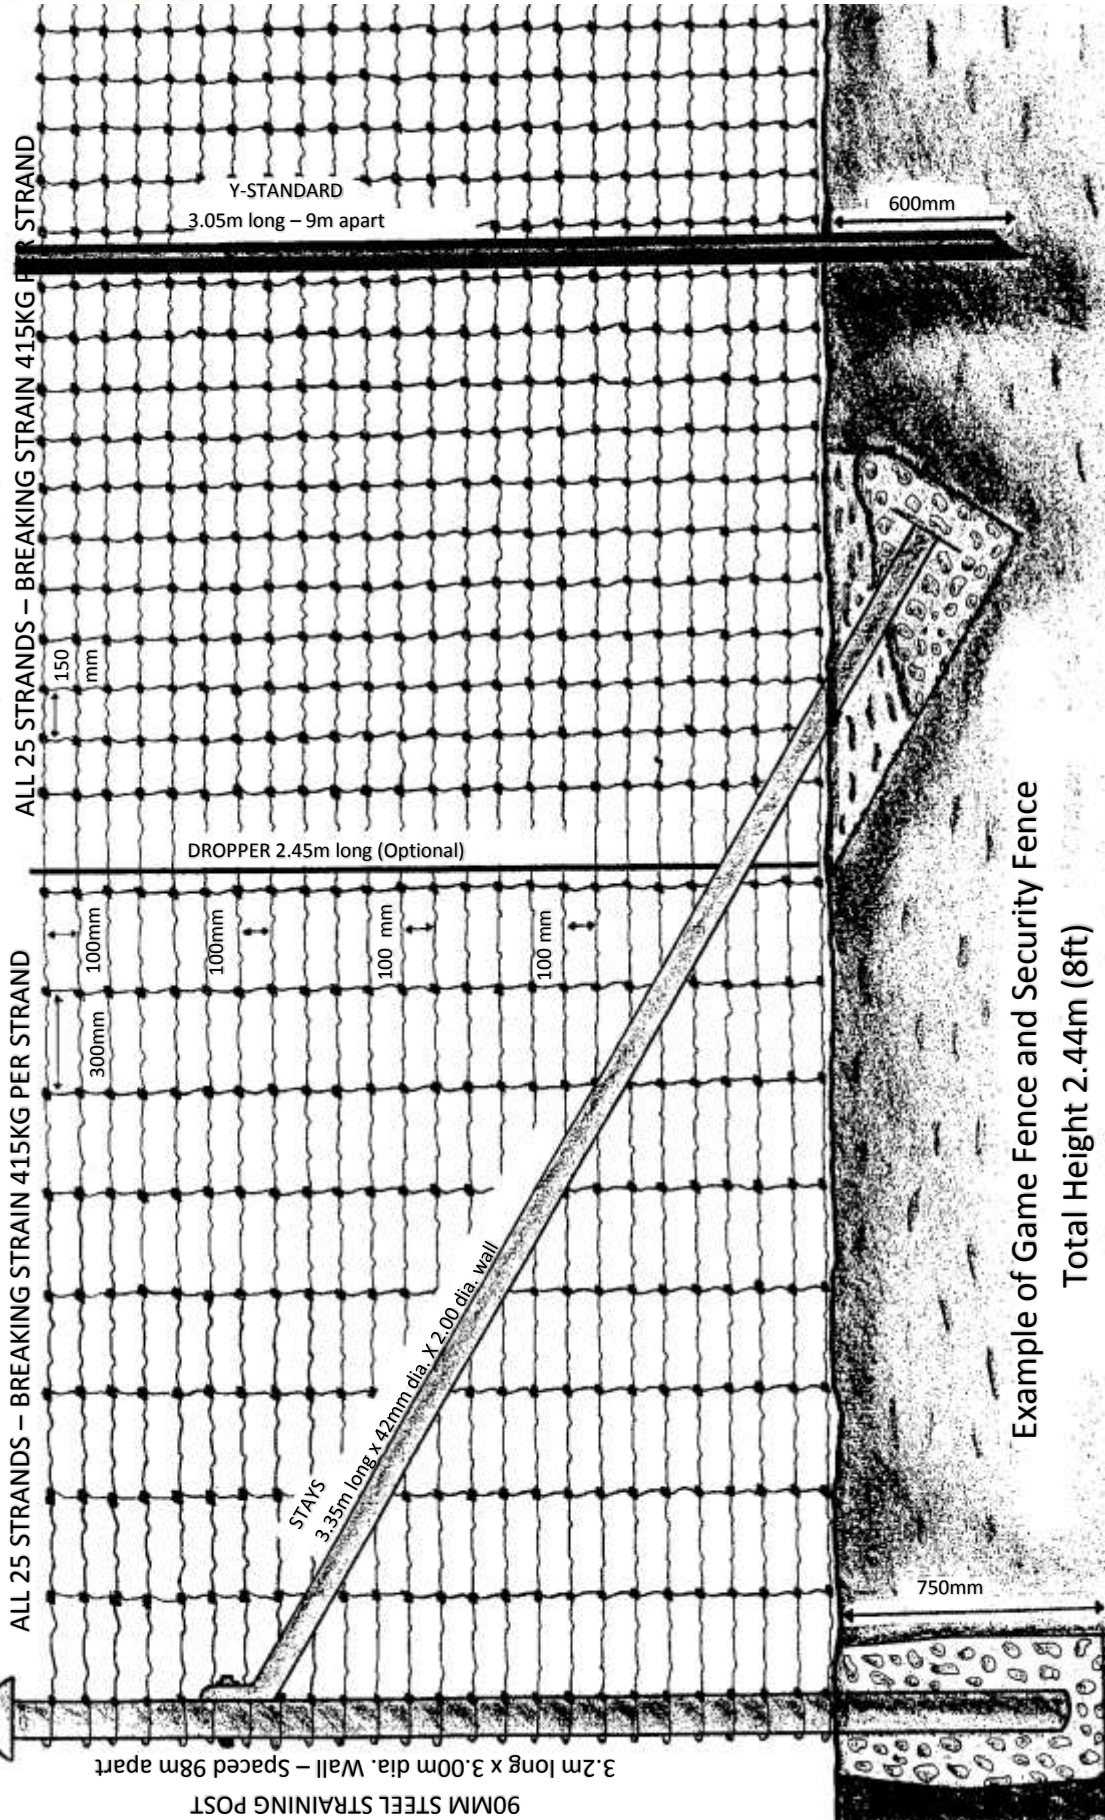

AFRICA PATTERN "HINGE JOINT" CONSTRUCTION

NEW BONNOX CLOSE MESH GAME FENCE / NEW BONNOX CLOSE MESH SECURITY FENCE.
 2.44m HIGH (STYLE NO: 2096/6) 20 LINE WIRES – HIGH STRAIN

AFRICA PATTERN "HINGE JOINT" CONTRUCTION

NEW BONNOX CLOSE MESH GAME FENCE / NEW BONNOX CLOSE MESH SECURITY FENCE.
 2.44m HIGH (STYLE NO. 2596/12 - 25 LINE WIRES - HIGH STRAIN 2.44 HIGH (STYLE No: 2596/6) 25 LINE WIRES - HIGH STRAIN

**Example of Game Fence and Security Fence
 Total Height 2.44m (8ft)**