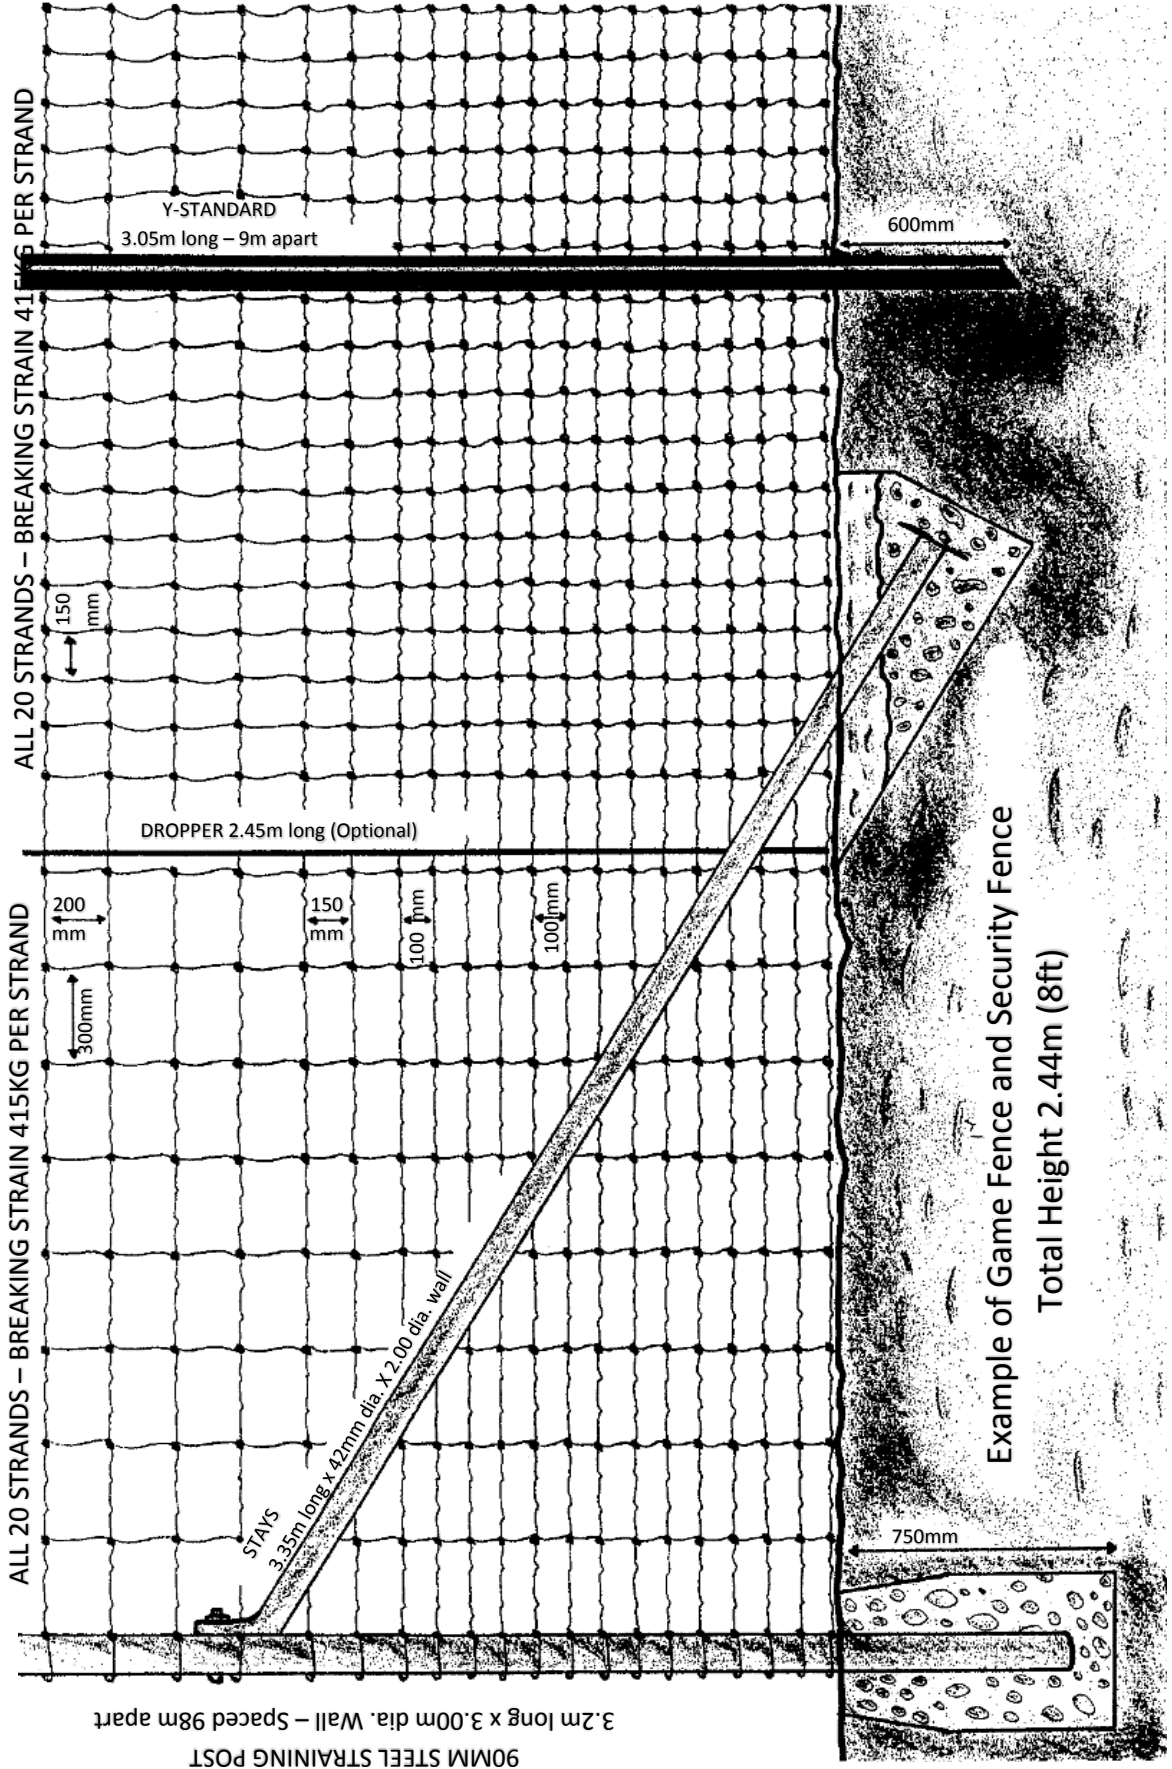

AFRICA PATTERN "HINGE JOINT" CONSTRUCTION

NEW BONNOX CLOSE MESH GAME FENCE / NEW BONNOX CLOSE MESH SECURITY FENCE.
 2.44m HIGH (STYLE NO: 2096/6) 20 LINE WIRES – HIGH STRAIN

AFRICA PATTERN "HINGE JOINT" CONTRUCTION

NEW BONNOX CLOSE MESH GAME FENCE / NEW BONNOX CLOSE MESH SECURITY FENCE.
 2.44m HIGH (STYLE NO. 2596/12 - 25 LINE WIRES - HIGH STRAIN 2.44 HIGH (STYLE No: 2596/6) 25 LINE WIRES - HIGH STRAIN

**Example of Game Fence and Security Fence
 Total Height 2.44m (8ft)**